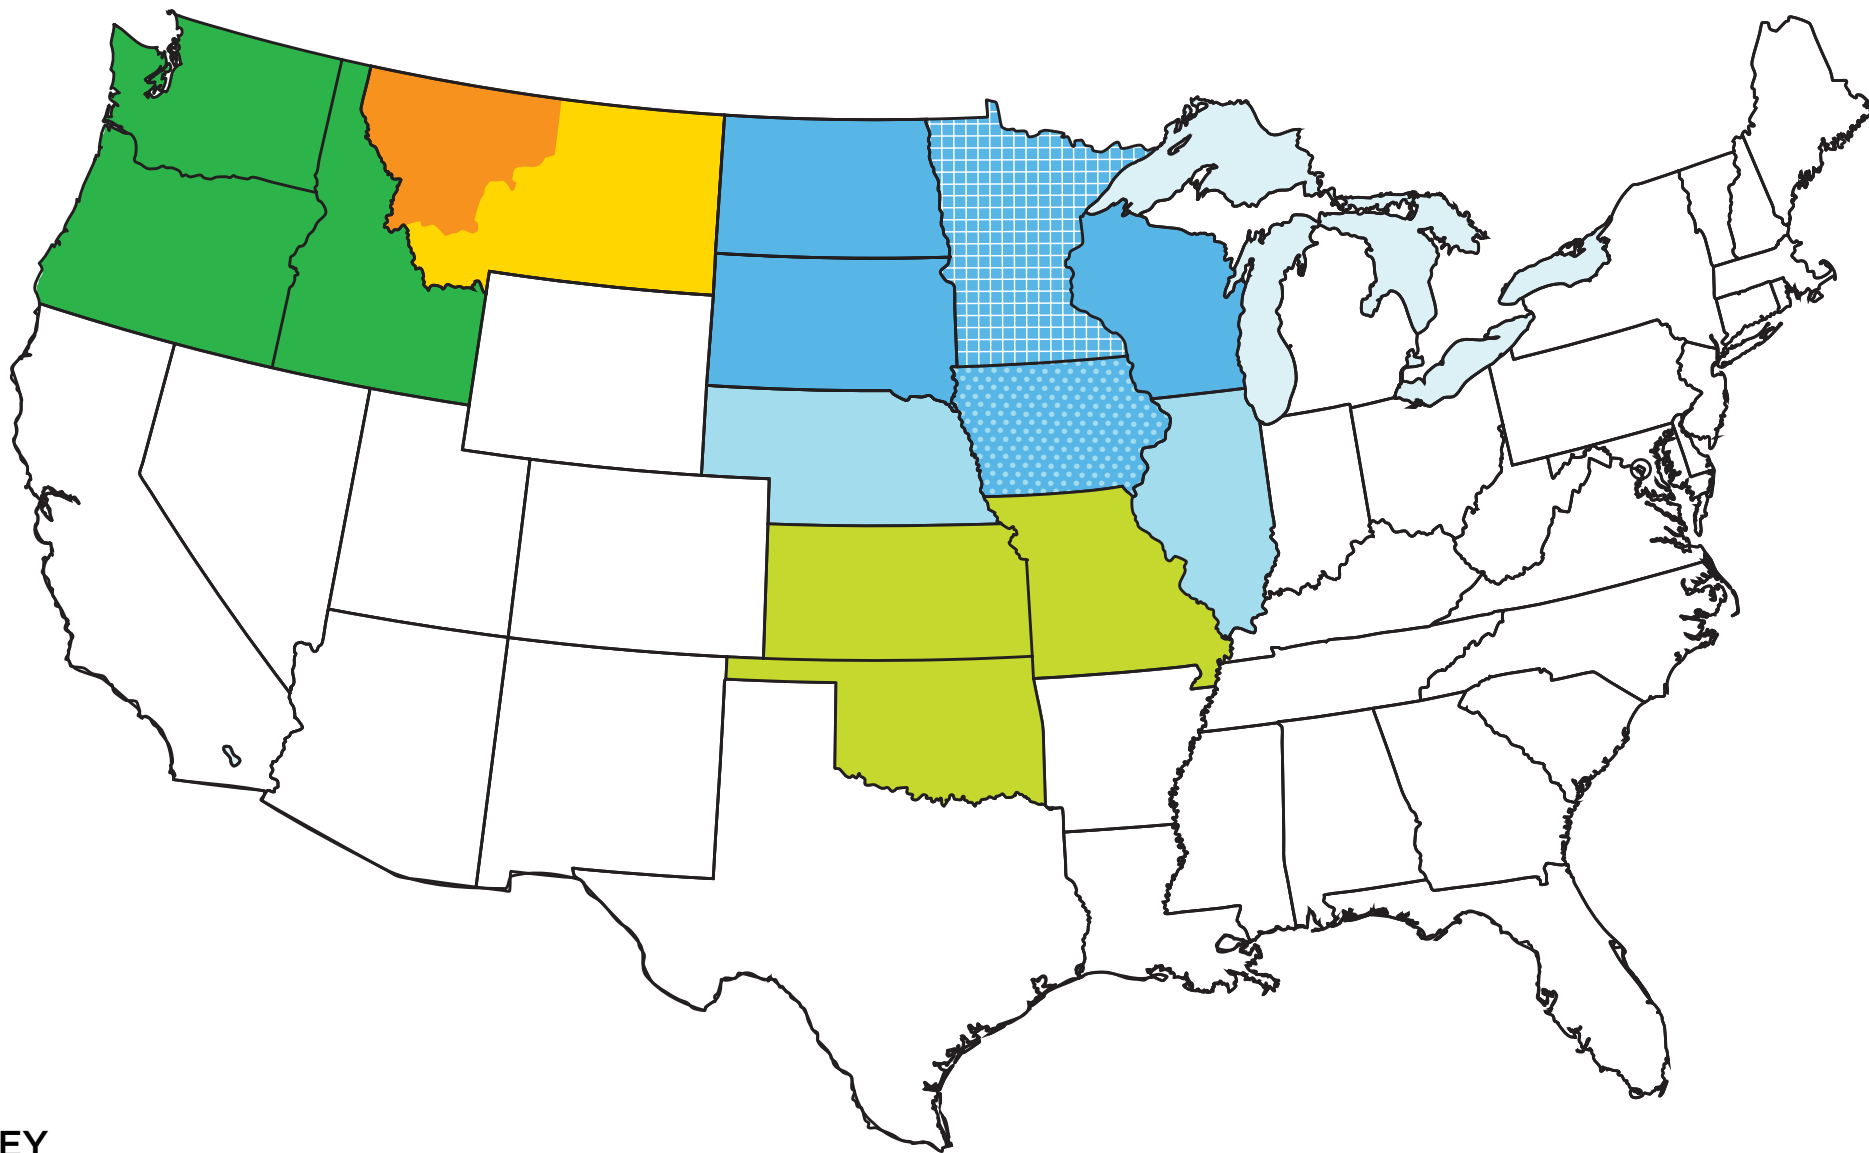

RETAIL IMAGE & EQUIPMENT MARKETING PARTNERS

KEY

- | | | | |
|-----------------|-----------------------|------------------|--|
| Coeur d' Alene | Marketing Specialties | Seneca Companies | Westmor & Minnesota Petroleum Services |
| Northwest Fuels | Westmor | Double Check | Westmor & Seneca Companies |