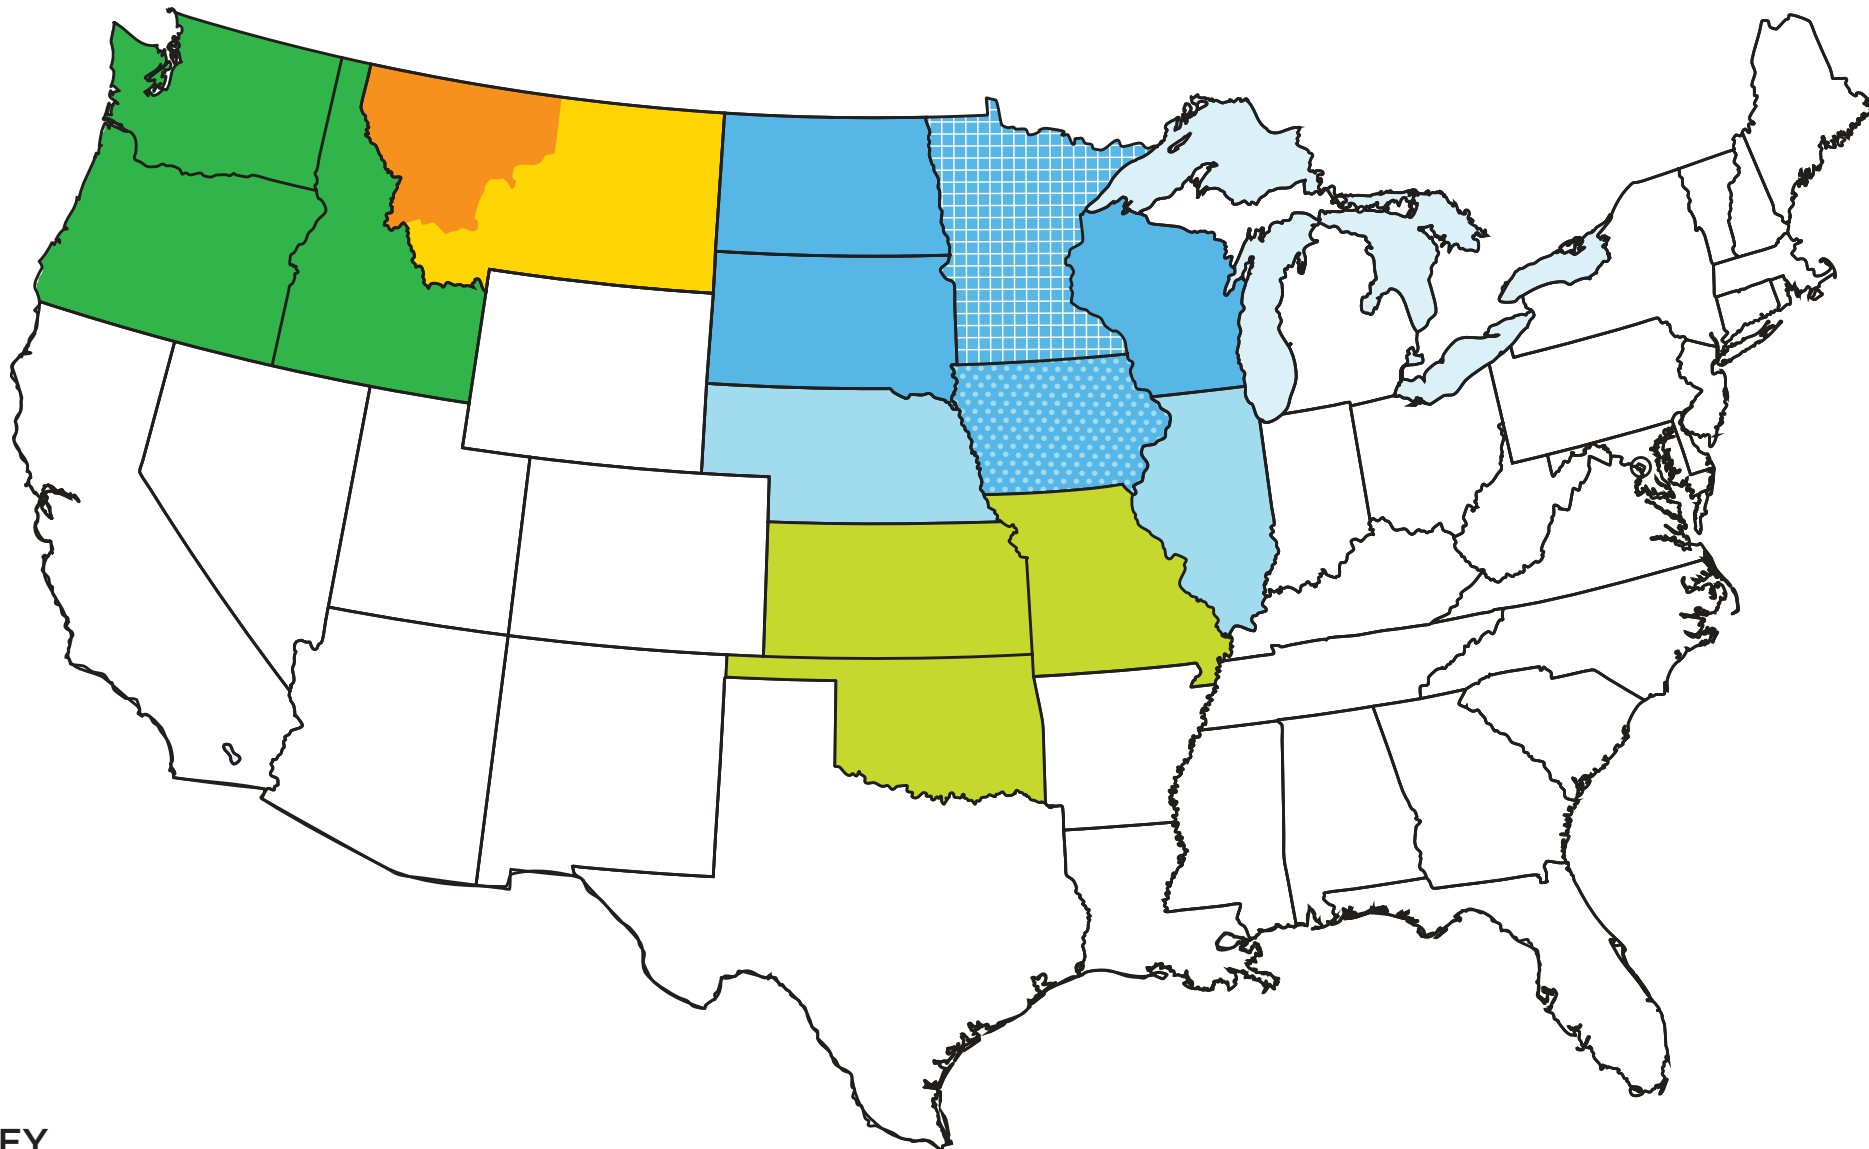

RETAIL IMAGE & EQUIPMENT MARKETING PARTNERS

KEY

- | | | | |
|-----------------|-----------------------|------------------|--|
| Coeur d' Alene | Marketing Specialties | Seneca Companies | Westmor & Minnesota Petroleum Services |
| Northwest Fuels | Westmor | Double Check | Westmor & Seneca Companies |